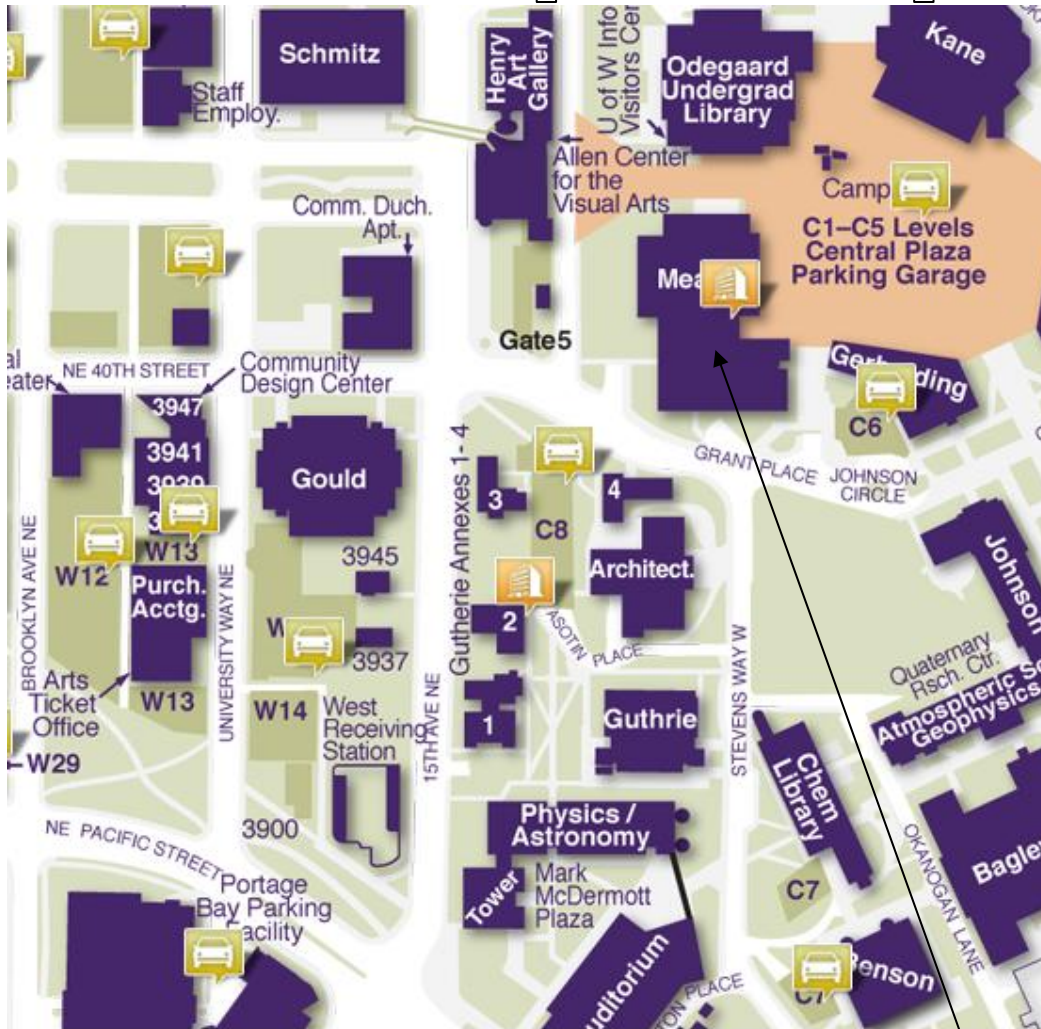

UW Campus Map

Gould Hall

<http://www.washington.edu/maps/?I=GLD>

Central Parking Garage = Meany
Garage entrances at Gate 1 and Gate 5

<http://www.washington.edu/maps/?I=MNY>